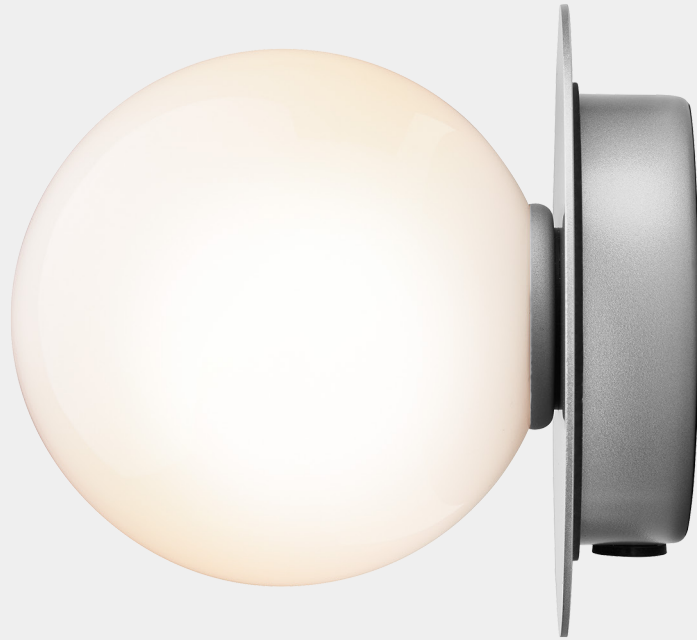

NUURA

LIILA 1 SMALL
light silver / opal

Design: Sofie Refer, 2022

Liila 1 Small works well as a single lamp or grouped in a decorative formation. Liila 1 Small also suits smaller rooms, the bathroom and the entrance hall.

Explore the rest of the Liila collection on our website, [here](#)

Product no.: EU - 2046055

Certifications: CE, IP44

Type: Wall / ceiling light - indoor

For information about IP ratings, click [here](#)

Colour: Glass: opal white / Metal: light silver

Cleaning: Use a soft dry cloth to clean the product.
Do not use household cleaners.

Materials: Powder-coated metal, mouth-blown glass

Light source: Socket: G9
Max wattage: 7W LED
Voltage (V): 220-240V / 120V

Dimensions: 149mm / 5.8in x 140mm / 5.5in
Ceiling plate: \varnothing 100mm / 3.9in
Glass: \varnothing 120 / 4.7in

Weight: Armature + glass: 260g

See recommended light source [here](#)

Packaging: Dimensions: L: 220mm / 8.6in x W: 163mm / 6.4in x H: 163mm / 6.4in
Weight: 720g
Total weight incl. product: 980g
Number of parcels: 1
Material: Brown cardboard