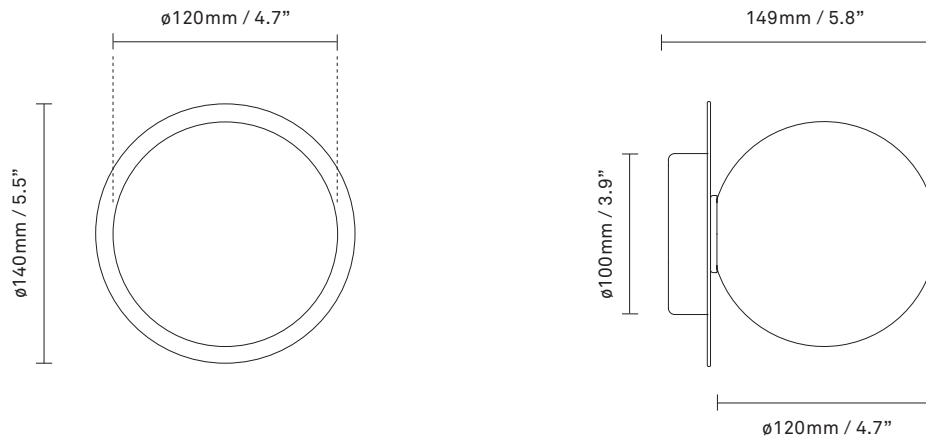

NUURA

LIILA 1 SMALL
light silver / opal

Design: Sofie Refer, 2022

Liila 1 Small works well as a single lamp or grouped in a decorative formation. Liila 1 Small also suits smaller rooms, the bathroom and the entrance hall.

Explore the rest of the Liila collection on our website, [here](#)

Product no.: EU - 2046055

Certifications: CE, IP44

Type: Wall / ceiling light - indoor

For information about IP ratings, click [here](#)

Colour: Glass: opal white / Metal: light silver

Dimensions: 149mm / 5.8in x 140mm / 5.5in
Ceiling plate: \varnothing 100mm / 3.9in
Glass: \varnothing 120 / 4.7in

Weight: Armature + glass: 260g

See recommended light source [here](#)

Packaging: Dimensions: L: 220mm / 8.6in x W: 163mm / 6.4in x H: 163mm / 6.4in
Weight: 720g
Total weight incl. product: 980g
Number of parcels: 1
Material: Brown cardboard