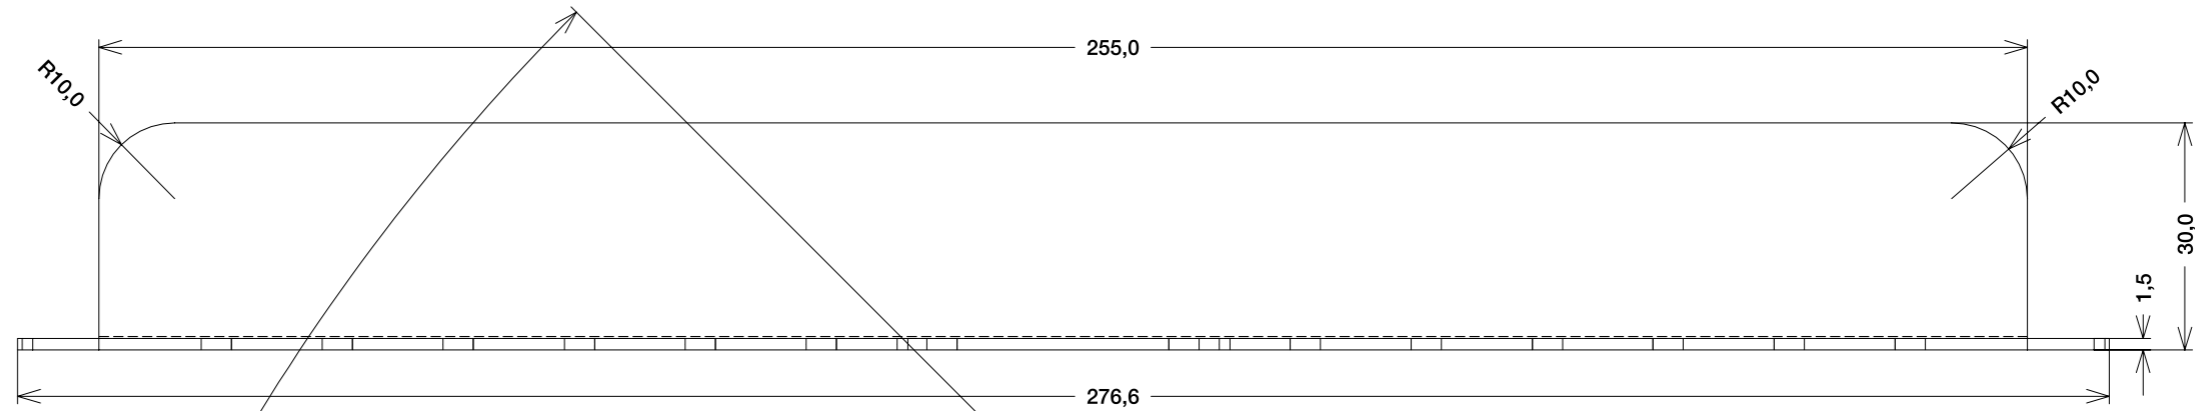

FROST

DENMARK

SHOWER SHELF 9
corner, built-in

Width: 277 mm
Height: 30 mm
Projection: 145 mm
Tile thickness: max. 9,5 mm

Materials: Stainless Steel

FROST

DENMARK

SHOWER SHELF 9

corner, built-in

Width: 277 mm
 Height: 30 mm
 Projection: 145 mm
 Tile thickness: max. 9,5 mm

Materials: Stainless Steel