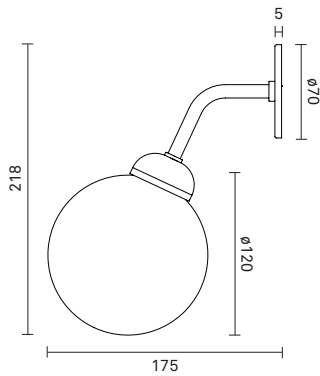

NUURA

APIALES WALL HARD-WIRED Satin Black/Opal White

Design: Sofie Refer, 2021. EU-model.

Apiales Wall Hard-Wired in mouth blown Opal White glass and Satin Black finish.

The Apiales collection is designed with inspiration from flowers. The collection consists of single pendants, wall lamps and chandeliers with 9 or 18 mouth-blown glass globes, all available in golden Brushed Brass finish or the smooth Satin Black.

Apiales Wall is available with a classic wall bracket or as a hard-wired version, to be connected directly to the electrical wiring in the wall. The wall lamps are designed to represent a single small flower picked from the umbellifer-inspired chandelier and echo the form and simplicity of the chandelier design.

Apiales collection

The Apiales collection include the following products:

- **Apiales 1:** Brushed Brass/Satin Black, Opal White Glass
- **Apiales 9:** Brushed Brass/ Satin Black, Opal White/ Gold/Smoked Black Glass
- **Apiales 9 Ceiling:** Brushed Brass/Satin Black, Opal White/Gold/Smoked Black Glass
- **Apiales 18:** Brushed Brass/Satin Black, Opal White/ Gold/Smoked Black Glass
- **Apiales Wall:** Brushed Brass/Satin Black, Opal White Glass
- **Apiales Wall Hard-Wired:** Brushed Brass/Satin Black, Opal White Glass