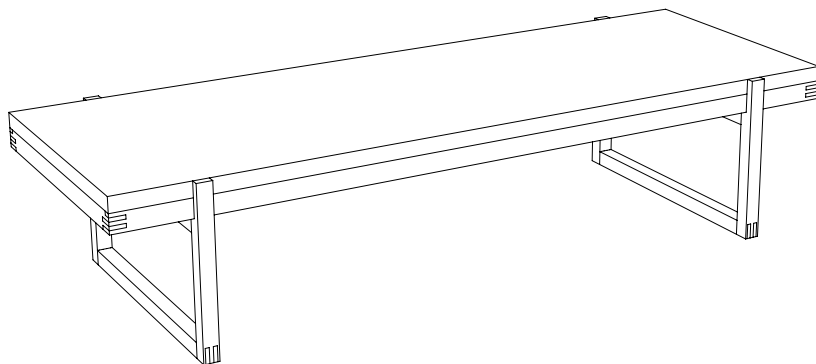

KRISTINA DAM  
*Studio*

**MINIMAL DAYBED**

Solid Oak  
200 L x 74 W x 44 H cm

1 x Screw

2 x Screws

8 x Screws

1 x Hex Key Z

1.