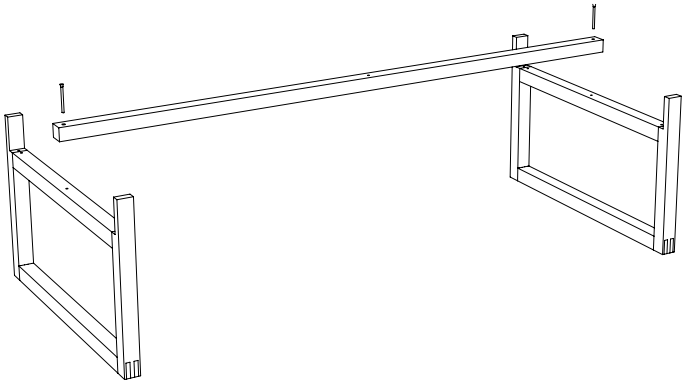

KRISTINA DAM  
*Studio*

**MINIMAL DAYBED**

Solid Oak  
200 L x 74 W x 44 H cm

1 x Screw

2 x Screws

8 x Screws

1 x Hex Key Z

1.

2 x Screws

1 x Hex Key Z

2.

1 x Screw

8 x Screws

1 x Hex Key Z

3.