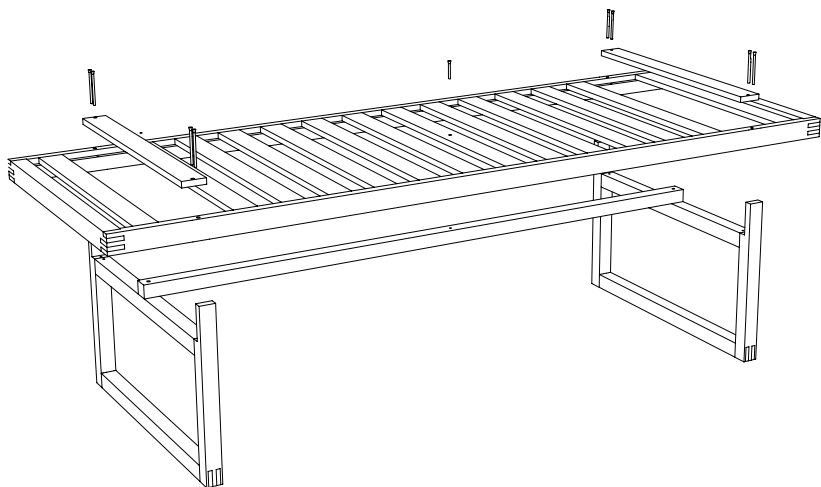

KRISTINA DAM  
*Studio*

**MINIMAL DAYBED**

Solid Oak  
200 L x 74 W x 44 H cm

1 x Screw

2 x Screws

8 x Screws

1 x Hex Key Z

1.

2 x Screws

1 x Hex Key Z

2.

1 x Screw

8 x Screws

1 x Hex Key Z

3.