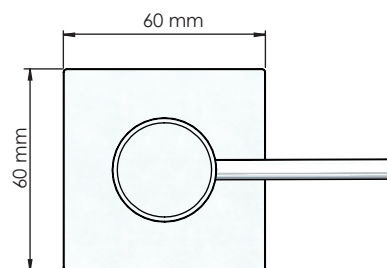

Warning and hazard notices

Improper mounting or use can lead to accidents and serious injuries.

170 ml