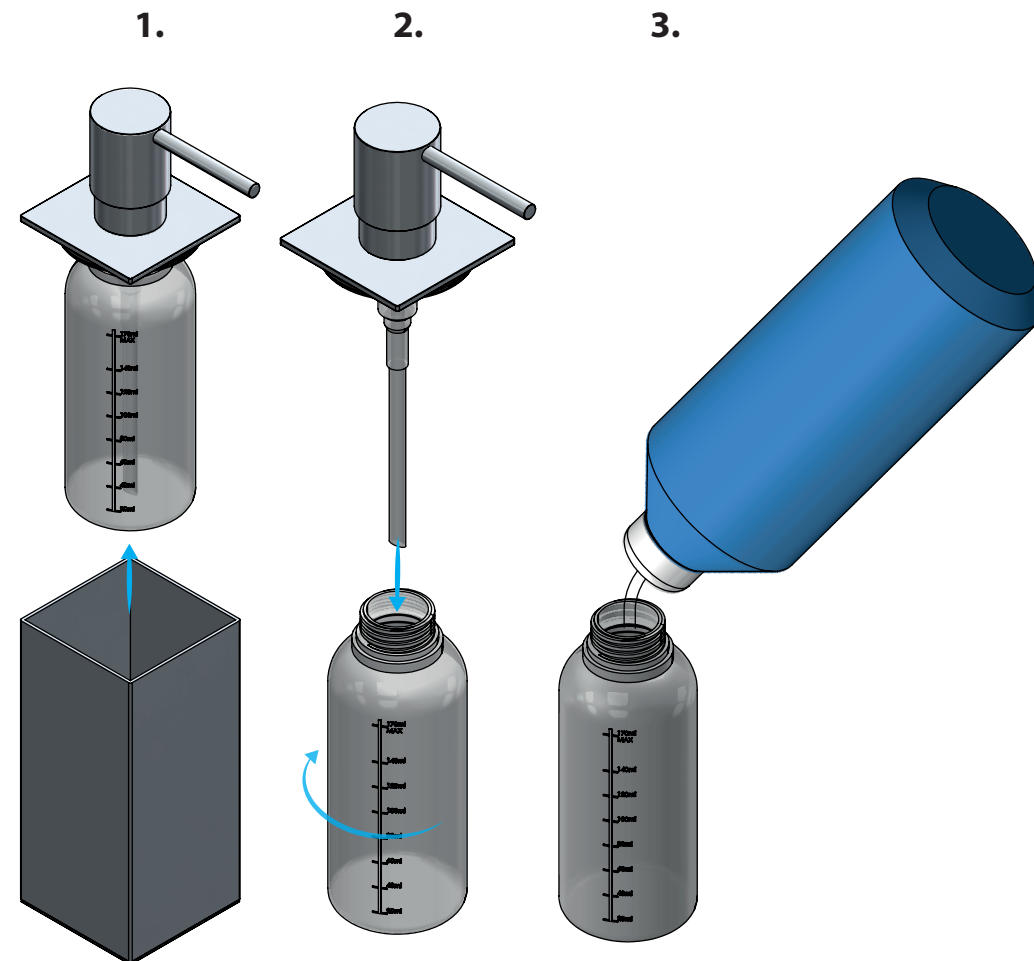

FROST

DENMARK

QUADRA SOAP DISPENSER 5

Fitting instruction
Montageanleitung
Monteringsvejledning
Monteringsvægledning
Montage hanleiding
Manuel de montage

Q3050

Exclusion of liability

FROST accepts no liability whatsoever for damage to persons or property that occurs or has occurred as a result of improper installation or maintenance, particularly if the safety instructions and other points to note listed are not or have not been observed in full.

Warning and hazard notices

Improper mounting or use can lead to accidents and serious injuries.

170 ml

Liquid soap	Cremetvål	pH Neutral
Cremeseife	Crème zeep	pH Neutraal
Cremesæbe	Savon crème	pH Neutre

Operating Buk
Bedienung Bedienung
Betjening Emploi

Maintenance Skötsel
Pflege Verpleging
Vedligeholdelse Entretien

MAINTAINING THE DISPENSER

If the dispenser is not used for a long period of time and becomes clogged, pour warm water into the dispenser and gently pump it to clear the blockage.