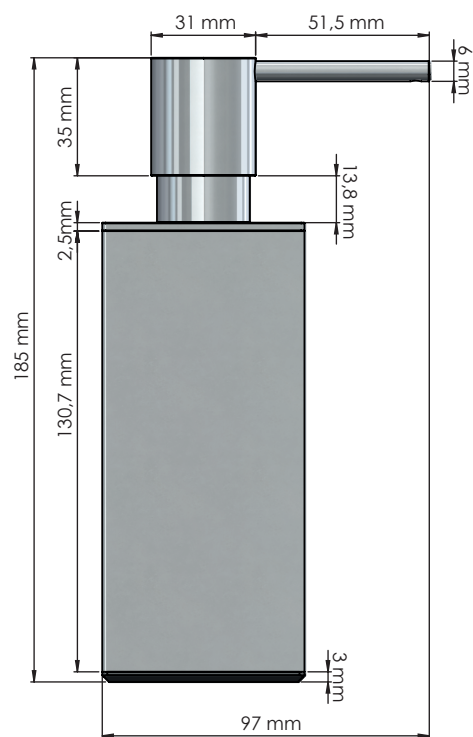

Warning and hazard notices

Improper mounting or use can lead to accidents and serious injuries.

170 ml