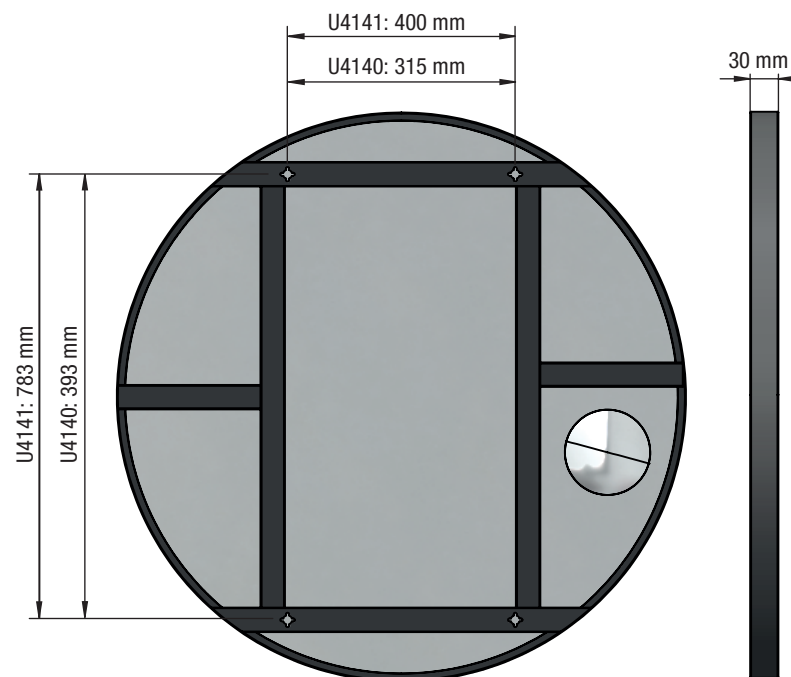

Cleaning and maintenance

Surfaces should be cleaned with a microfibre cloth, glass cleaner or other non abrasive and gentle agents.

Attention:

Never use solvents or aggressive household cleaners like bleach, acids (e.g. descalers) or ammonia-based bathroom cleaner to clean the product. Steel wool and hard brushes can permanently damage the surface of the steel.