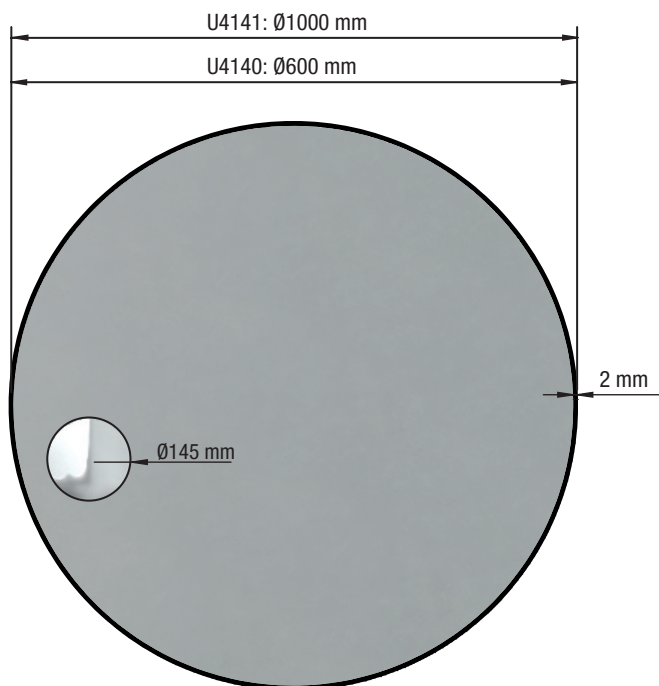

FROST

DENMARK

UNU MIRROR
U4140, U4141

Fitting instruction
Montageanleitung
Monteringsvejledning
Monteringsvægledning
Montage hanleiding
Manuel de montage

Matt Black:
U4140-B

Matt Black:
U4141-B

Matt White:
U4140-W

Matt White:
U4141-W

Material: Aluminium
Design: Bønnelycke mdd
Manufacturer: FROST A/S

Exclusion of liability

FROST accepts no liability whatsoever for damage to persons or property that occurs or has occurred as a result of improper installation or maintenance, particularly if the safety instructions and other points to note listed are not or have not been observed in full.

Warning and hazard notices

Improper mounting or use can lead to accidents and serious injuries.