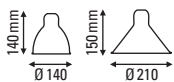

RÉFLECTEURS SHADES

Copper
White

COP-WH

Raw
Copper

COP-RAW

Raw Copper
White

COP-RAW-WH

Brass

BR

Gold

GOL

Bare
(Round & N°304
bathroom only)

GL

Frosted Glass
(Round shade only)

GL

Polycarbonate
(Round shade only)

PC