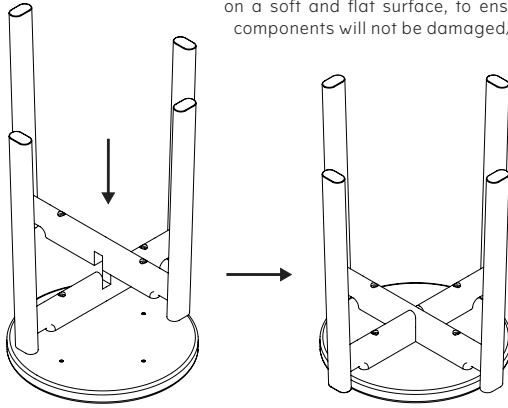

NOTE - Please ensure that all assembly is done on a soft and flat surface, to ensure that the components will not be damaged/scratched.

1