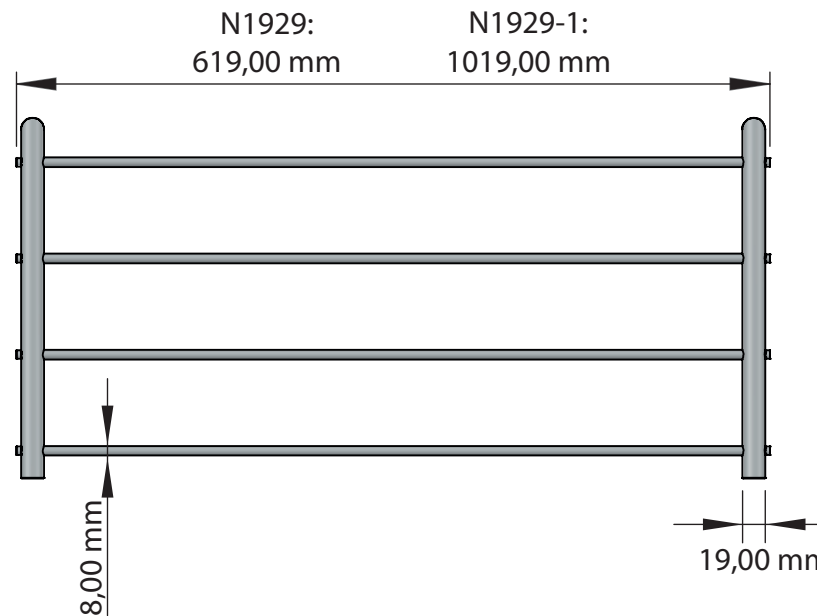

SHOE SHELF 1 & 2

Cleaning and maintenance

Surfaces should be cleaned with a microfibre cloth, glass cleaner or other non abrasive and gentle agents.

Attention:

Never use solvents or aggressive household cleaners like bleach, acids (e.g. descalers) or ammonia-based bathroom cleaner to clean the product. Steel wool and hard brushes can permanently damage the surface of the steel.