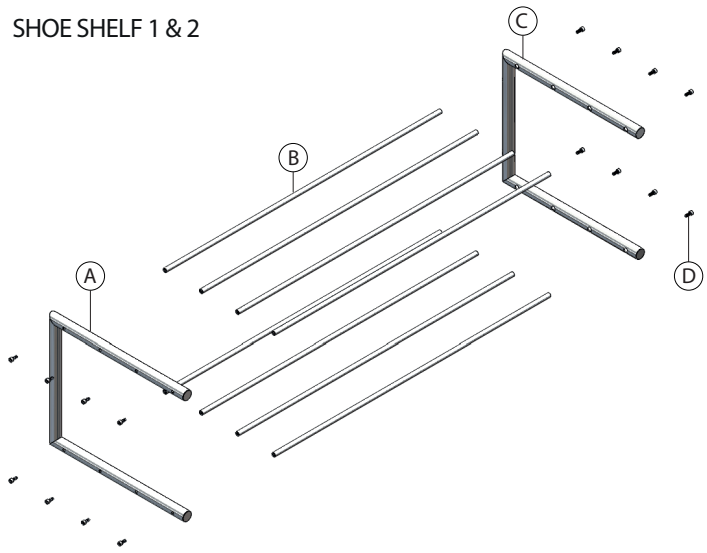

SHOE SHELF 1 & 2