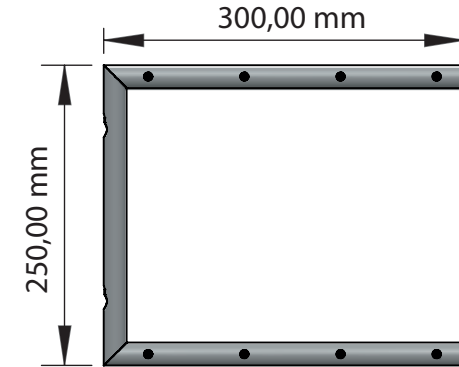

SHOE SHELF 1 & 2

Cleaning and maintenance

Surfaces should be cleaned with a microfibre cloth, glass cleaner or other non abrasive and gentle agents.

Attention:

Never use solvents or aggressive household cleaners like bleach, acids (e.g. descalers) or ammonia-based bathroom cleaner to clean the product. Steel wool and hard brushes can permanently damage the surface of the steel.