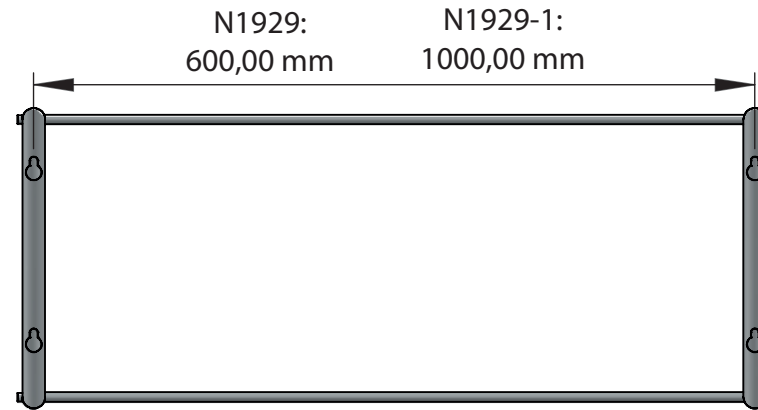

SHOE SHELF 1 & 2

Cleaning and maintenance

Surfaces should be cleaned with a microfibre cloth, glass cleaner or other non abrasive and gentle agents.

Attention:

Never use solvents or aggressive household cleaners like bleach, acids (e.g. descalers) or ammonia-based bathroom cleaner to clean the product. Steel wool and hard brushes can permanently damage the surface of the steel.