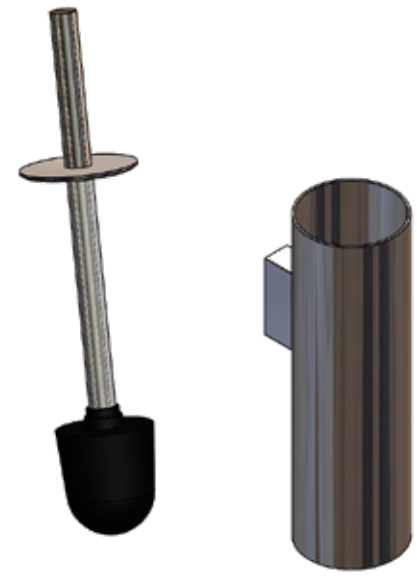

**Warning and hazard notices**

Improper mounting or use can lead to accidents and serious injuries.

TOILET BRUSH 2

Maintenance      Skötsel  
Pflege                Verpleging  
Vedligeholdelse    Entretien

2x

M5 - P0.8 - L5

(D)

1x

2,5MM