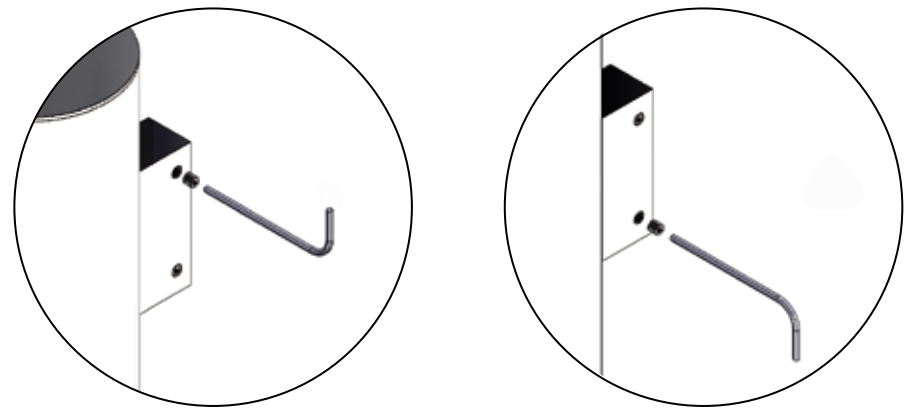

**FROST**  
DENMARK

NOVA2  
TOILET BRUSH 2

Fitting instruction  
Montageanleitung  
Monteringsvejledning  
Monteringsvægledning  
Montage hanleiding  
Manuel de montage

N1911

**Exclusion of liability**

FROST accepts no liability whatsoever for damage to persons or property that occurs or has occurred as a result of improper installation or maintenance, particularly if the safety instructions and other points to note listed are not or have not been observed in full.

**Warning and hazard notices**

Improper mounting or use can lead to accidents and serious injuries.

TOILET BRUSH 2

Maintenance      Skötsel  
Pflege                Verpleging  
Vedligeholdelse    Entretien