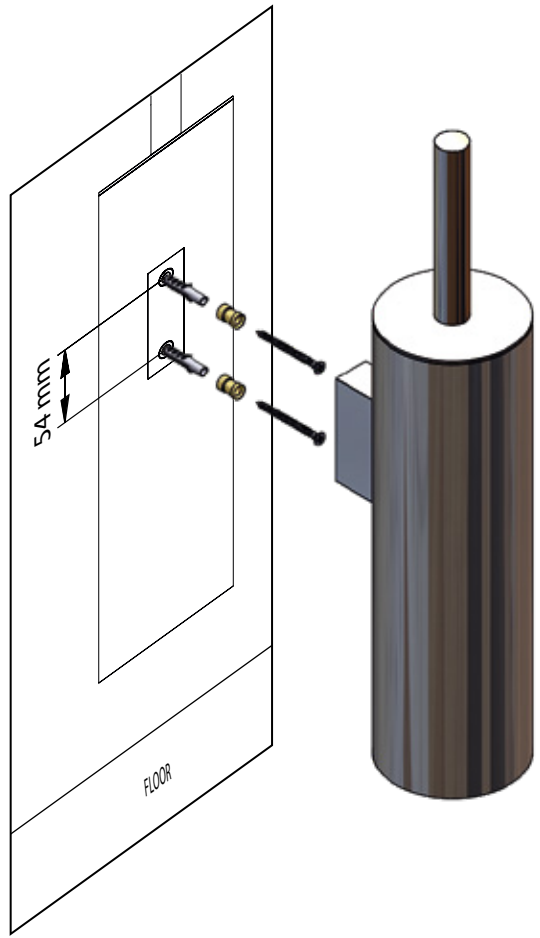

**FROST**  
DENMARK

NOVA2  
TOILET BRUSH 2

Fitting instruction  
Montageanleitung  
Monteringsvejledning  
Monteringsvægledning  
Montage hanleiding  
Manuel de montage

N1911

**Exclusion of liability**

FROST accepts no liability whatsoever for damage to persons or property that occurs or has occurred as a result of improper installation or maintenance, particularly if the safety instructions and other points to note listed are not or have not been observed in full.

**Warning and hazard notices**

Improper mounting or use can lead to accidents and serious injuries.

TOILET BRUSH 2

Maintenance      Skötsel  
Pflege                Verpleging  
Vedligeholdelse    Entretien

## TOILET BRUSH 2

(A)

2x

D6 - H30

(B)

2x

D7.8 - DB4.0 - L45

(C)

2x

M5 - P0.8 - L5

(D)

1x

2,5MM