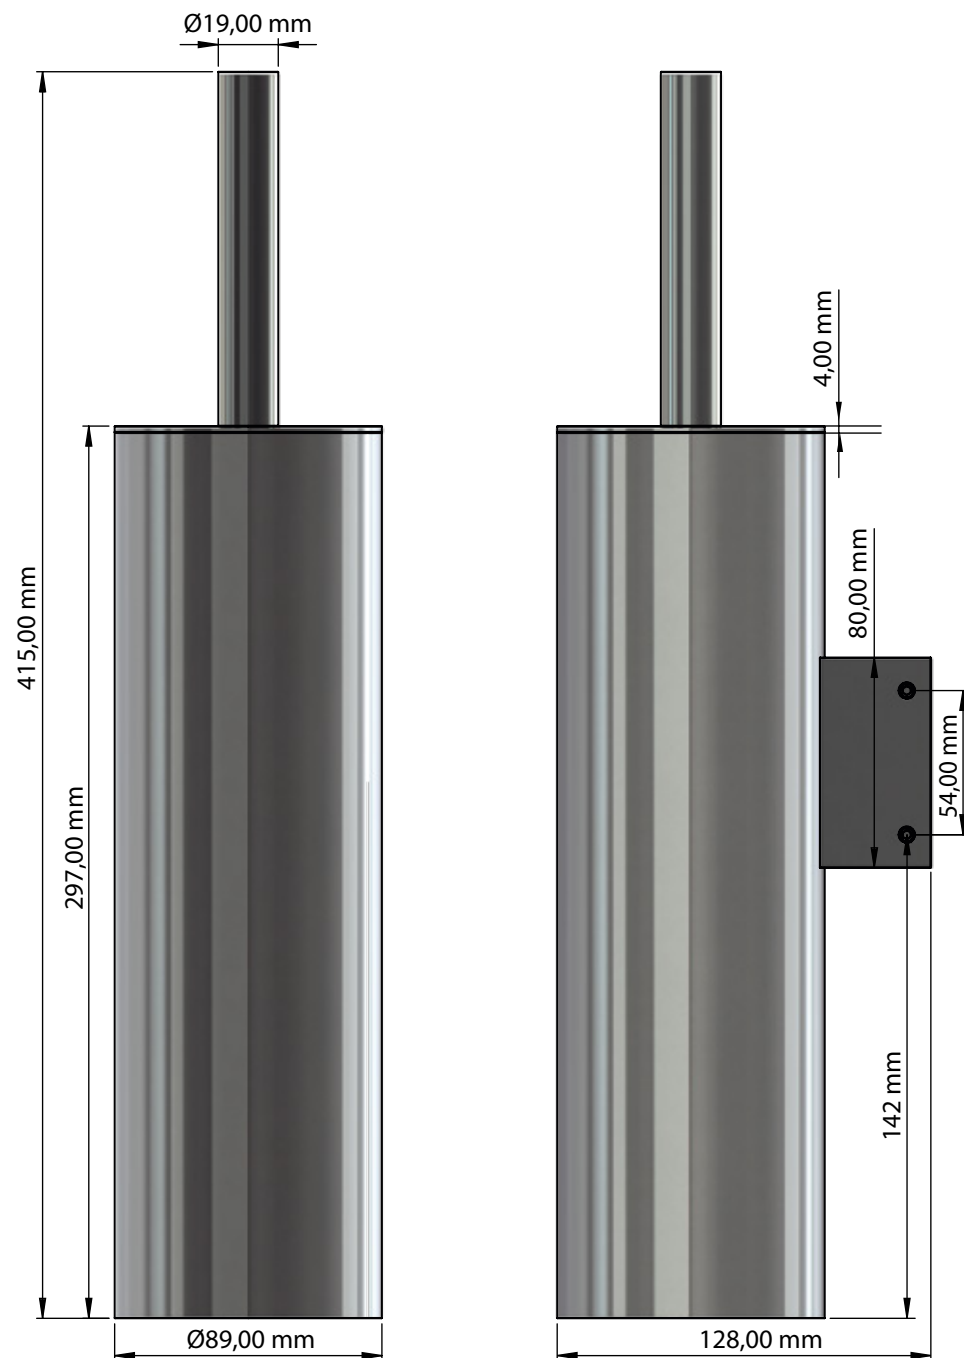

FROST
DENMARK

NOVA2
TOILET BRUSH 2

Fitting instruction
Montageanleitung
Monteringsvejledning
Monteringsvægledning
Montage hanleiding
Manuel de montage

N1911

Exclusion of liability

FROST accepts no liability whatsoever for damage to persons or property that occurs or has occurred as a result of improper installation or maintenance, particularly if the safety instructions and other points to note listed are not or have not been observed in full.

Warning and hazard notices

Improper mounting or use can lead to accidents and serious injuries.

TOILET BRUSH 2