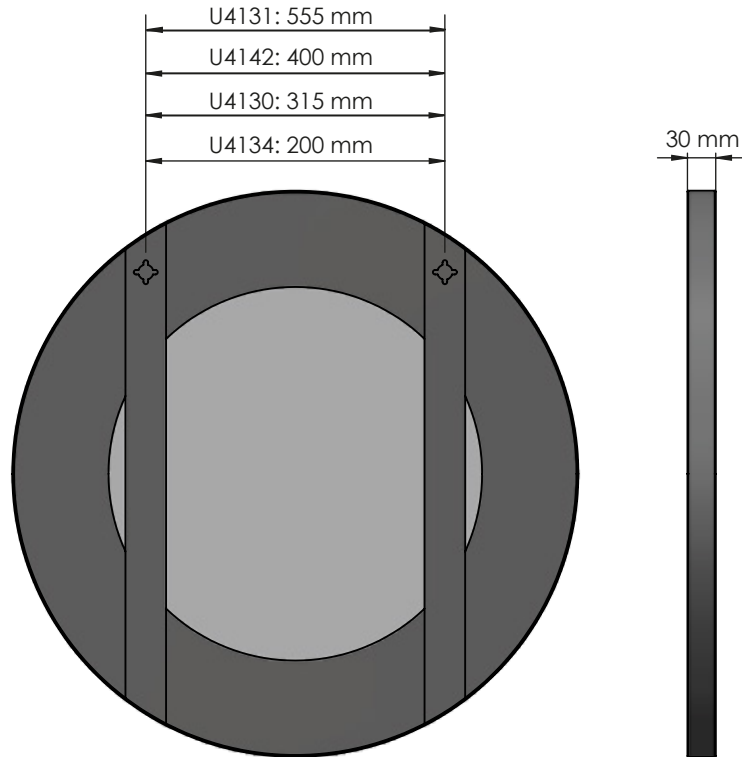

Cleaning and maintenance
Surfaces should be cleaned with a microfibre cloth, glass cleaner or other non abrasive and gentle agents.

Attention:
Never use solvents or aggressive household cleaners like bleach, acids (e.g. descalers) or ammonia-based bathroom cleaner to clean the product. Steel wool and hard brushes can permanently damage the surface of the steel.