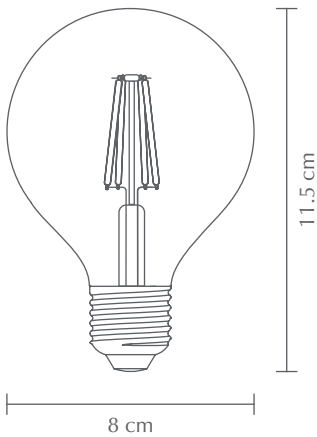

# IDEA 2W 80 MM

Designed by UIMAGE Design Team

**CE** CERTIFICATION  
CE (for indoor use)

**DIMENSIONS**  
Ø: 8 cm  
H: 11.5 cm

**LIGHT SOURCE**  
E27 - 2W LED = 15W. 220-240V - 50 Hz - 2000 K  
135 lm - 68 lm/W. RA: >90. Non-Dimmable. 25000 H

**NUMBER OF SWITCHING CYCLES BEFORE  
PREMATURE LAMP FAILURE**  
15000

**TIME TO FULL BRIGHTNESS**  
< 1 sec

**POWER FACTOR**  
0.96

**LUMEN MAINTENANCE FACTOR AT END OF  
NOMINAL LIFE TIME**  
0.7

**PACKAGING**  
Gift box dimensions (Ø×H): 8.8 x 13.1 cm