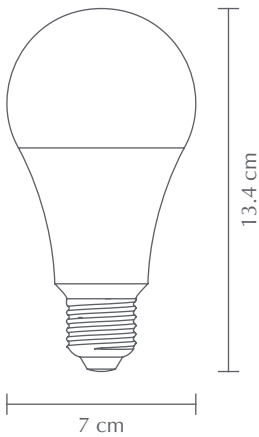

IDEA 13W 70 MM

Designed by UIMAGE Design Team

CE CERTIFICATION
CE (for indoor use)

DIMENSIONS
Ø: 7 cm
H: 13.4 cm

LIGHT SOURCE
E27 - 13W LED = 103W. 220-240V - 50 Hz - 4000 K
1580 lm - 122 lm/W. RA: >80. Non-Dimmable. 25000 H

**NUMBER OF SWITCHING CYCLES BEFORE
PREMATURE LAMP FAILURE**
12500

TIME TO FULL BRIGHTNESS
< 1 sec

POWER FACTOR
0.55

**LUMEN MAINTENANCE FACTOR AT END OF
NOMINAL LIFE TIME**
0.7

PACKAGING
Gift box dimensions (Ø×H): 8.8 x 15 cm