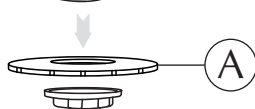

# ASSEMBLY GUIDE

(1) x 2 pcs.

Find assembly videos by using the QR code or by going online at our website [umage.com/instructions](http://umage.com/instructions)

E27/E26

A

MAX 15W  
LED BULB

**ALUVIA**  
brushed brass