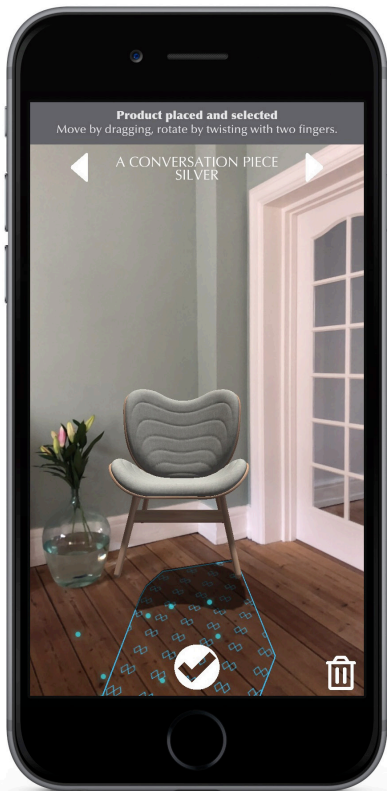

# CHAMPAGNE

table | brushed brass

**CHIMES**  
oak

EOS UP  
white

# UIMAGE UNFOLD AT HOME

GET THE FREE UIMAGE APP

Preview our entire collection in your own home – before you buy

Imagine an UIMAGE lamp or furniture piece in your home. Is it the right design, size and colour? We made it easier for you to find the perfect UIMAGE design. Just download our free **UIMAGE Unfold at Home** app from the App Store or Play Store, and see how our designs will look in your home!