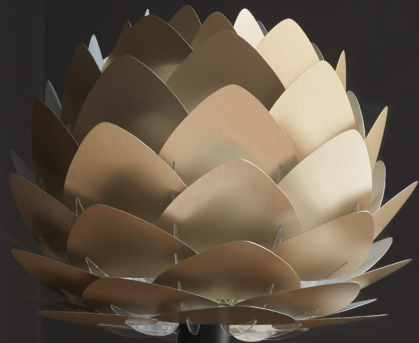

ALUVIA

lampshade | user guide

U.M.A.G.E.