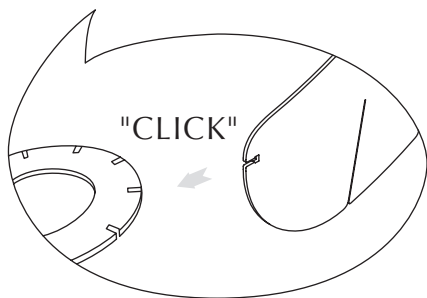

# ASSEMBLY GUIDE

(1) x 2 pcs.

Find assembly videos by using the QR code or by going online at our website [umage.com/instructions](http://umage.com/instructions)

E27/E26

A

MAX 15W  
LED BULB

**ALUVIA**  
brushed brass