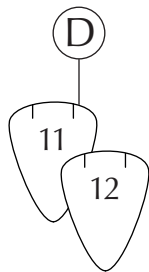

# ASSEMBLY GUIDE

(1) x 2 pcs.

Find assembly videos by using the QR code or by going online at our website [umage.com/instructions](http://umage.com/instructions)

E27/E26

A

MAX 15W  
LED BULB

**ALUVIA**  
brushed brass