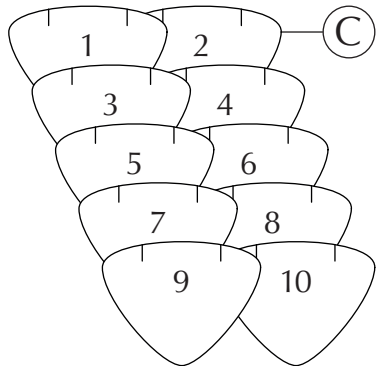

# ASSEMBLY GUIDE

(1) x 2 pcs.

Find assembly videos by using the QR code or by going online at our website [umage.com/instructions](http://umage.com/instructions)

E27/E26

A

MAX 15W  
LED BULB

**ALUVIA**  
brushed brass