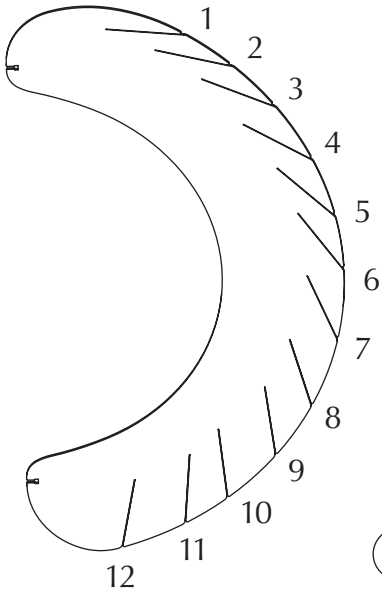

# ASSEMBLY GUIDE

(1) x 2 pcs.

Find assembly videos by using the QR code or by going online at our website [umage.com/instructions](http://umage.com/instructions)

E27/E26

A

MAX 15W  
LED BULB

**ALUVIA**  
brushed brass