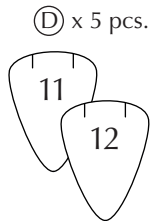

# ASSEMBLY GUIDE

(1) x 2 pcs.

Find assembly videos by using the QR code or by going online at our website [umage.com/instructions](http://umage.com/instructions)

E27/E26

A

MAX 15W  
LED BULB

**ALUVIA**  
brushed brass