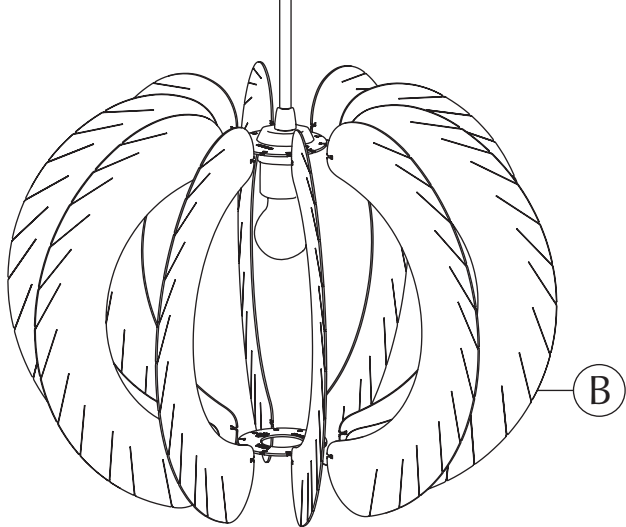

# ASSEMBLY GUIDE

(1) x 2 pcs.

Find assembly videos by using the QR code or by going online at our website [umage.com/instructions](http://umage.com/instructions)

E27/E26

A

MAX 15W  
LED BULB

**ALUVIA**  
brushed brass