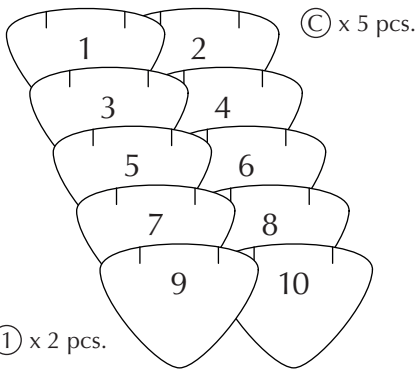

# ASSEMBLY GUIDE

(1) x 2 pcs.

Find assembly videos by using the QR code or by going online at our website [umage.com/instructions](http://umage.com/instructions)

E27/E26

A

MAX 15W  
LED BULB

**ALUVIA**  
brushed brass