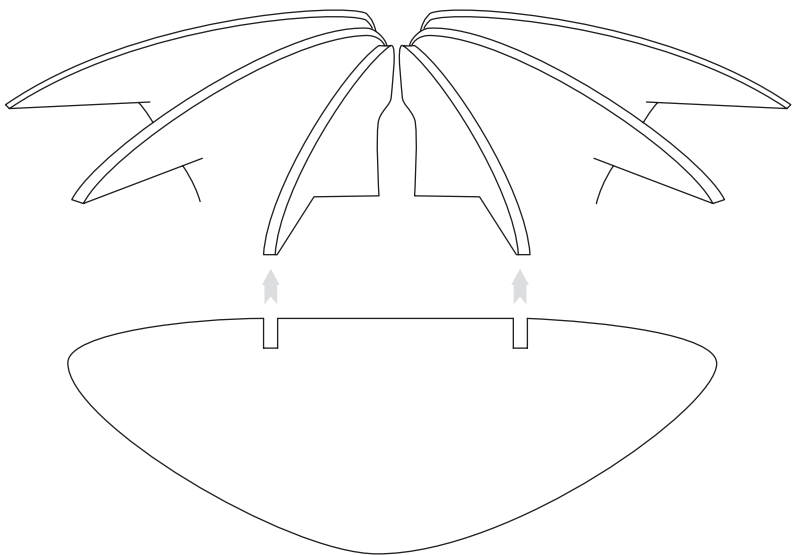

# ASSEMBLY GUIDE

(1) x 2 pcs.

Find assembly videos by using the QR code or by going online at our website [umage.com/instructions](http://umage.com/instructions)

E27/E26

A

MAX 15W  
LED BULB

**ALUVIA**  
brushed brass