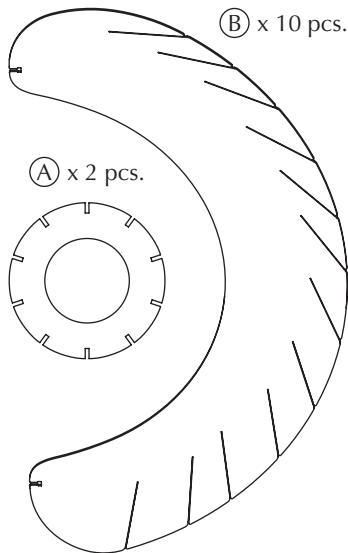

# ASSEMBLY GUIDE

(1) x 2 pcs.

Find assembly videos by using the QR code or by going online at our website [umage.com/instructions](http://umage.com/instructions)

E27/E26

A

MAX 15W  
LED BULB

**ALUVIA**  
brushed brass