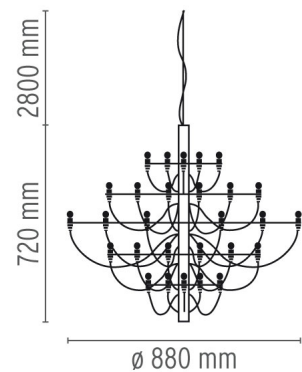

# FLOS

2097/30

<b>Mounting</b>	Pendant
<b>Type of ceiling pendant</b>	Suspension cable
<b>Lamps description</b>	30 x MAX 15W E14 IBT or 30 LED 2,5W E14 200lm 2700K
<b>Environment</b>	Indoor
<b>Finish</b>	Chrome, Brass
<b>Technical description</b>	Suspension lamp providing diffused light. Steel central structure with brass arms, both available either chromium-plated or gilded. Steel ceiling fitting and rose.

## DIMENSIONS

### IBT 15W E14

**Lamp wattage:**  
15 W

**Lamp category:**  
Incandescent

**Socket:**  
E14

**Lamp type:**  
IBT

### DIMENSIONS