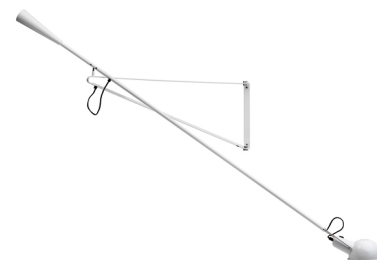

FLOS

265

Mounting	Wall
Lamps description	1 x MAX 75W E27 IAA/W or 1 LED 8W E27 900lm
Environment	Indoor
Finish	White, Black
Technical description	Wall lamp providing direct light. Painted steel adjustable arm and reflector. Chrome-plated brass reflector support. Cast iron tapered counterweight. Painted steel wall fixture.

ELECTRICAL

Emergency	Without
Voltage (V)	220/240

PHYSICAL

Supply	Power cord
Cord length (mm)	2030
Construction material	Steel
Weight (kg)	6

265

designed by Paolo Rizzatto

Wall lamp providing direct light

● A0300009	White
● A0300030	Black

DIMENSIONS

CERTIFICATIONS

265 . Lamps

IAA-W 75W E27

Lamp wattage:

75 W

Lamp category:

Incandescent

Socket:

E27

Lamp type:

IAA/W

265

designed by Paolo Rizzatto

Wall lamp providing direct light

● A0300009 White