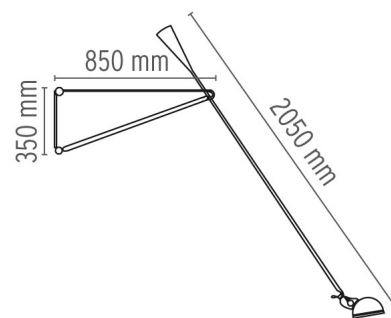

FLOS

265

Mounting	Wall
Lamps description	1 x MAX 75W E27 IAA/W or 1 LED 8W E27 900lm
Environment	Indoor
Finish	White, Black
Technical description	Wall lamp providing direct light. Painted steel adjustable arm and reflector. Chrome-plated brass reflector support. Cast iron tapered counterweight. Painted steel wall fixture.

ELECTRICAL

Emergency	Without
Voltage (V)	220/240

PHYSICAL

Supply	Power cord
Cord length (mm)	2030
Construction material	Steel
Weight (kg)	6

265

designed by Paolo Rizzatto

Wall lamp providing direct light

● A0300009	White
● A0300030	Black

DIMENSIONS

CERTIFICATIONS

265 . Lamps

IAA-W 75W E27

Lamp wattage:

75 W

Lamp category:

Incandescent