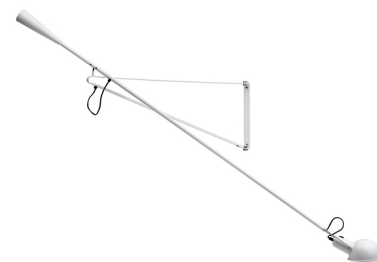

FLOS

265

Mounting	Wall
Lamps description	1 x MAX 75W E27 IAA/W or 1 LED 8W E27 900lm
Environment	Indoor
Finish	White, Black
Technical description	Wall lamp providing direct light. Painted steel adjustable arm and reflector. Chrome-plated brass reflector support. Cast iron tapered counterweight. Painted steel wall fixture.

ELECTRICAL

Emergency	Without
Voltage (V)	220/240

PHYSICAL

Supply	Power cord
Cord length (mm)	2030
Construction material	Steel
Weight (kg)	6

265

designed by Paolo Rizzatto

Wall lamp providing direct light

● A0300009	White
● A0300030	Black

DIMENSIONS

CERTIFICATIONS

265 . Lamps

IAA-W 75W E27

Lamp wattage:

75 W

Lamp category:

Incandescent

Socket:

E27

Lamp type:

IAA/W

265

designed by Paolo Rizzatto

Wall lamp providing direct light

● A0300009 White