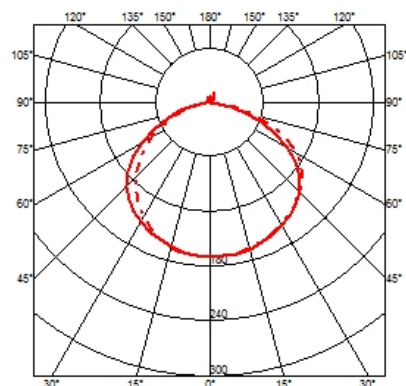

FLOS

265

Mounting	Wall
Lamps description	1 x MAX 75W E27 IAA/W or 1 LED 8W E27 900lm
Environment	Indoor
Finish	White, Black
Technical description	Wall lamp providing direct light. Painted steel adjustable arm and reflector. Chrome-plated brass reflector support. Cast iron tapered counterweight. Painted steel wall fixture.

ELECTRICAL

Emergency	Without
Voltage (V)	220/240

PHYSICAL

Supply	Power cord
Cord length (mm)	2030
Construction material	Steel
Weight (kg)	6

265

designed by Paolo Rizzatto

Wall lamp providing direct light

● A0300009	White
● A0300030	Black

DIMENSIONS

CERTIFICATIONS

265 . Lamps

IAA-W 75W E27

Lamp wattage:

75 W

Lamp category:

Incandescent