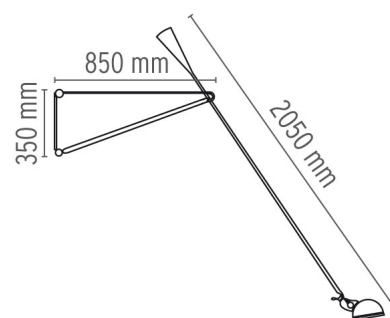

DIMENSIONS