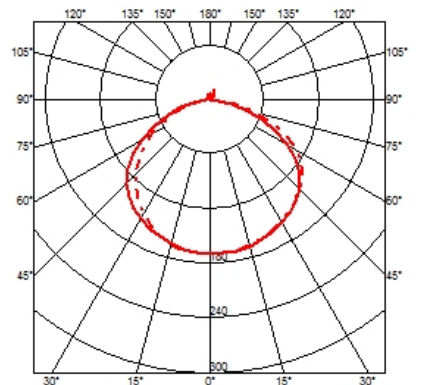

CERTIFICATIONS