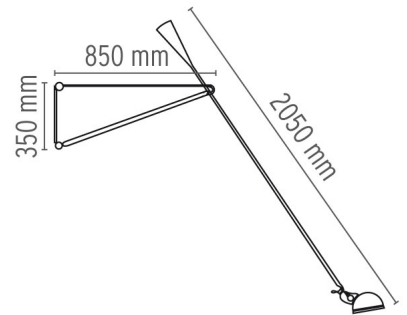

# FLOS

265

<b>Mounting</b>	Wall
<b>Lamps description</b>	1 x MAX 75W E27 IAA/W or 1 LED 8W E27 900lm
<b>Environment</b>	Indoor
<b>Finish</b>	White, Black
<b>Technical description</b>	Wall lamp providing direct light. Painted steel adjustable arm and reflector. Chrome-plated brass reflector support. Cast iron tapered counterweight. Painted steel wall fixture.

## PHYSICAL

<b>Supply</b>	Power cord
<b>Cord length (mm)</b>	2030
<b>Construction material</b>	Steel
<b>Weight (kg)</b>	6

265

designed by Paolo Rizzatto

Wall lamp providing direct light

● A0300009	White
● A0300030	Black

## DIMENSIONS

### DIMENSIONS