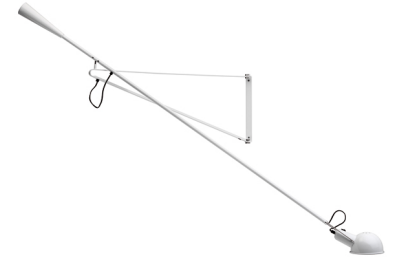

# FLOS

265

<b>Mounting</b>	Wall
<b>Lamps description</b>	1 x MAX 75W E27 IAA/W or 1 LED 8W E27 900lm
<b>Environment</b>	Indoor
<b>Finish</b>	White, Black
<b>Technical description</b>	Wall lamp providing direct light. Painted steel adjustable arm and reflector. Chrome-plated brass reflector support. Cast iron tapered counterweight. Painted steel wall fixture.

## PHYSICAL

<b>Supply</b>	Power cord
<b>Cord length (mm)</b>	2030
<b>Construction material</b>	Steel
<b>Weight (kg)</b>	6

265

designed by Paolo Rizzatto

Wall lamp providing direct light

● A0300009	White
● A0300030	Black