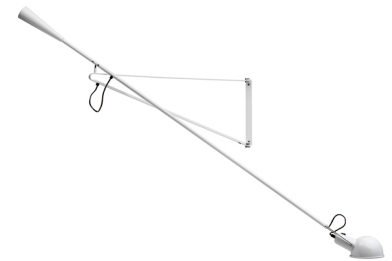

265 . Lamps

IAA-W 75W E27

Lamp wattage:

75 W

Lamp category:

Incandescent

Socket:

E27

Lamp type:

IAA/W

265

designed by Paolo Rizzatto

Wall lamp providing direct light

● A0300009 White

● A0300030 Black

DIMENSIONS

CERTIFICATIONS