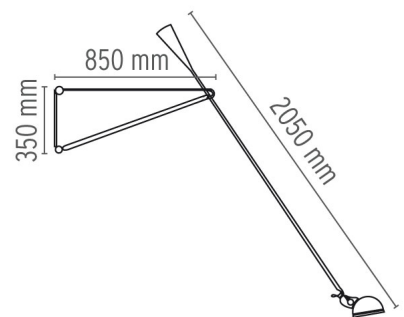

## PHYSICAL

<b>Supply</b>	Power cord
<b>Cord length (mm)</b>	2030
<b>Construction material</b>	Steel
<b>Weight (kg)</b>	6

265

designed by Paolo Rizzatto

Wall lamp providing direct light

● A0300009	White
● A0300030	Black

## DIMENSIONS

### DIMENSIONS